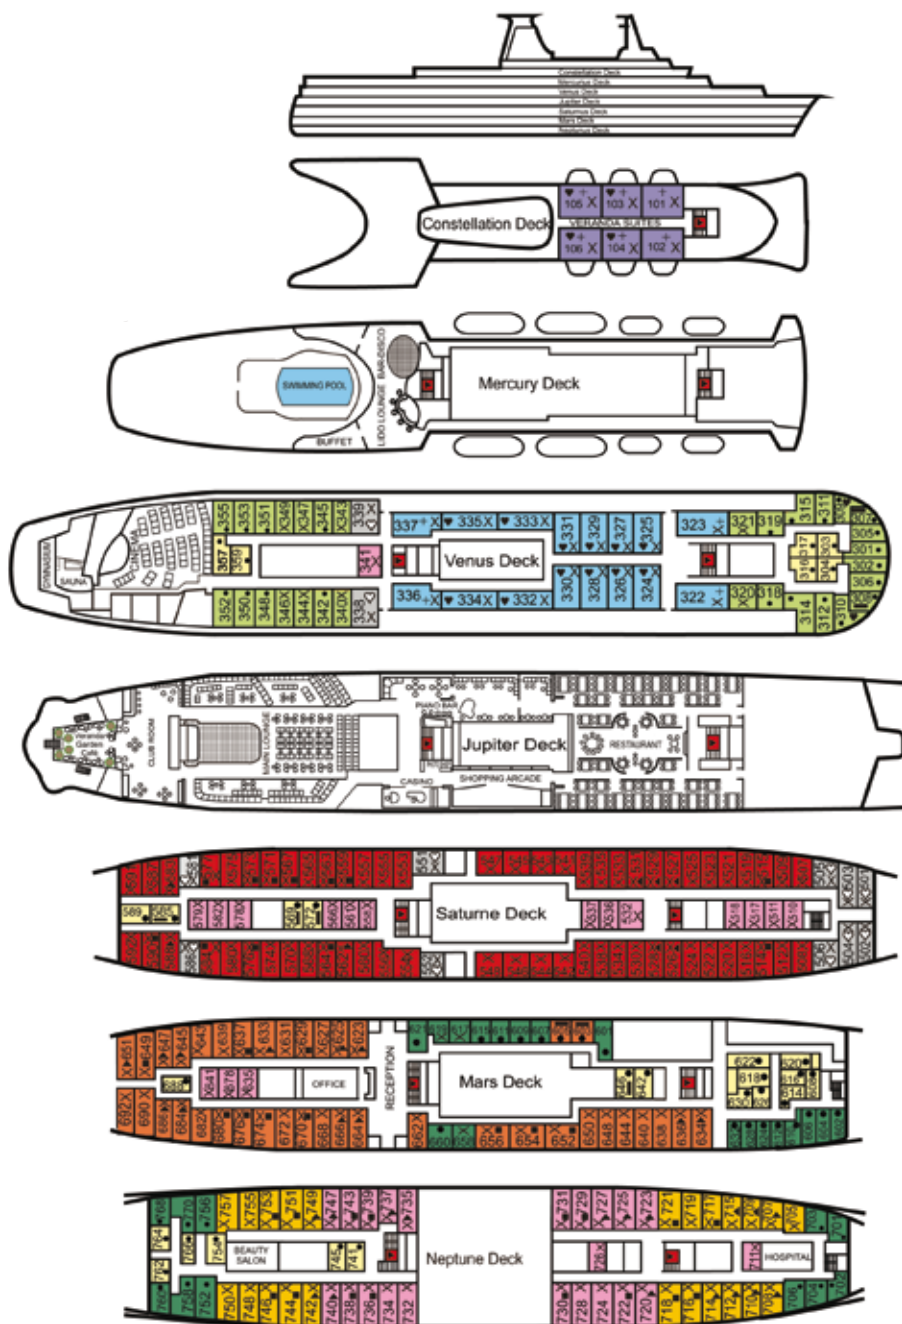

Deck Plan

CABIN DESCRIPTIONS

- 1 Veranda suite with TV, minibar & bath
- 2 Suite with TV, minibar & bath
- 3 Junior Suite with TV, minibar & bath
- 4 Mini suite with TV, minibar & bath
- 5 2 bed outside premium cabin
- 6 2 bed outside superior cabin
Single outside cabin
- 7 2 bed outside cabin
- 8 2 bed outside cabin
- 9 2 bed inside superior cabin
- 10 2 bed inside cabin
Single inside cabin
- 11 3/4 berth inside cabin

GRADE 9

GRADE 3

PLEASE NOTE

All cabins have a TV • Inside cabins rely on artificial light • Outside cabins have a porthole/window. • The term berth refers to an upper and lower bunk style bed. • The upper berth is accessed via a small ladder. • Two bedded cabins have two lower beds. • Some two bedded cabins have additional fold-away upper berths which are not used when the cabin is occupied by two passengers. • 3rd and 4th passengers sharing cabins are always accommodated in upper berths.

ALL CABINS ARE NON-SMOKING.